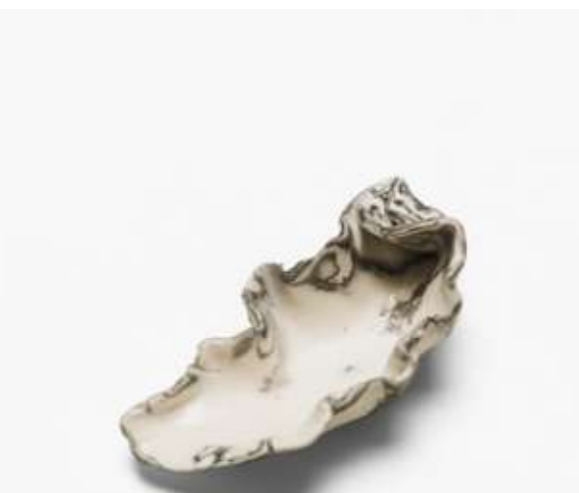

HTK26-O02

White Nerikomi oyster

Single Nerikomi oyster in porcelain and black midfire clay

8 X 4 X 2cm $60