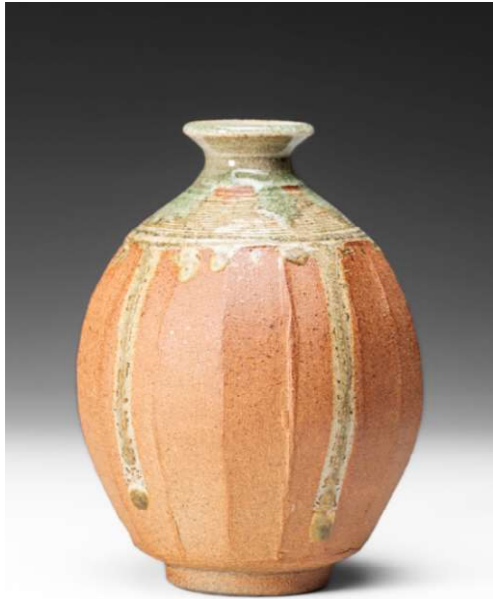

CRG2409 Bowl
Porcelain, fluted, copper red glaze
16.5 X 16.5 X 10cm 1.2kg \$600

CRG2410 Teapot
Stoneware, fluted, celadon glaze
19.5 X 12.5 X 12cm .7kg \$400

CRG2411 Bowl
Stoneware, faceted, celadon glaze
14.5 X 14.5 X 7cm .4kg \$150

CRG2412 Covered Pot
Porcelain, faceted, ash glaze
14 X 14 X 17.5cm 1.5kg \$300

Geoff Crispin - Flutes and Facets

CRG2413 Bottle
Stoneware faceted ash and celadon glazes
12 X 12 X 18cm .8kg \$275

CRG2414 Bottle
Stoneware, faceted, chun glaze
13 X 13 X 19cm 1.4kg \$300