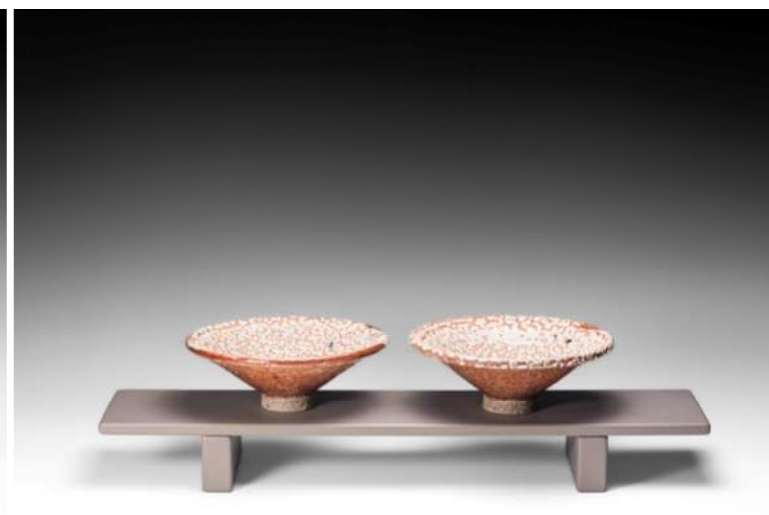

FRR2318 Anagama Medium Bowl
Melted crawl pink out & in, ash run
14.5 X 14.5 X 10.5cm \$475

FRR2319 Anagama Medium Bowl
Heavy ash run, mottled
14.5 X 14.5 X 10.5cm \$475

FRR2320 Anagama Medium Bowl
Very smooth ash run - rich red cedar
15.5 X 15.5 X 11cm
15.5 X 15.5 X 9.5cm \$475

FRR2321 Anagama Medium Bowl
Crawled shino outside - red interior
14.5 X 14.5 X 10.5cm \$475

FRR2322 Anagama Medium Bowl
Lithium shino - flared on tapered foot
17.5 X 17.5 X 9cm \$425

FRR2323 Jewel Boxes
Shino glaze
16 x 16 X 12.5cm \$425

FRR2324 Bowl & Jewel Box
Fine crawl Shino
15.5 X 15.5 X 13cm \$350

FRR2326 Small Bowls
Raku
9.5 X 9.5 X 5cm \$325

FRR2327 Shallow Conical Bowls
V. crawled shino all over
20.5 X 20.5 X 7.5cm \$275

Russell French - Duets

FRR2328 Shallow Conical Bowls
V. crawled shino rims smooth shino interior
20 X 20 X 7.5cm \$275

FRR2329 Sushi Plates - Square
V. crawled shino
21 X 21 X 6cm \$295

FRR2330 Small Bowls
Orange Shino
12.5 X 12.5 X 9.5cm \$240